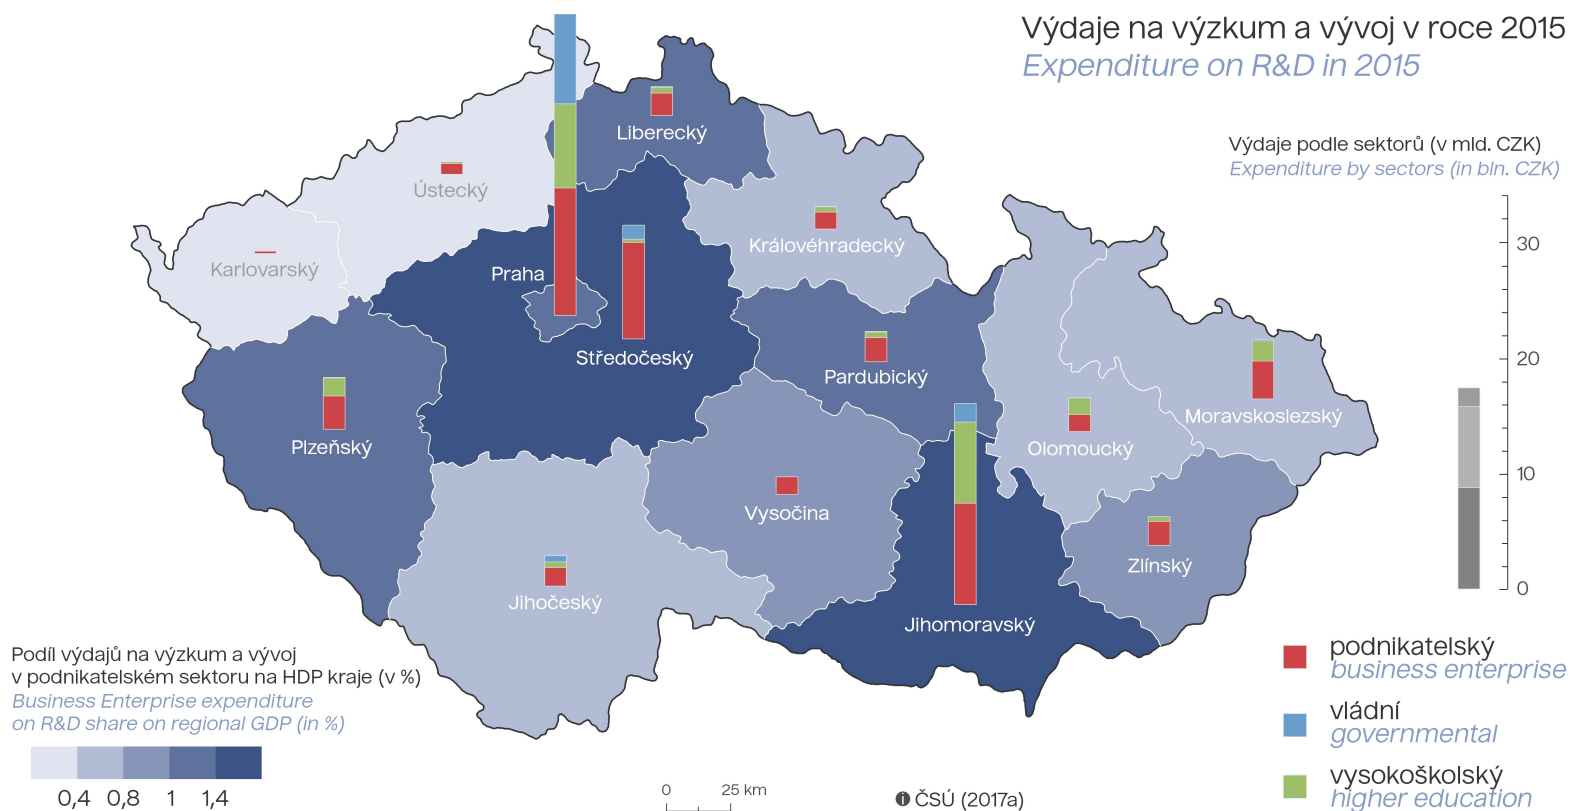

Potential for Innovation - R & D